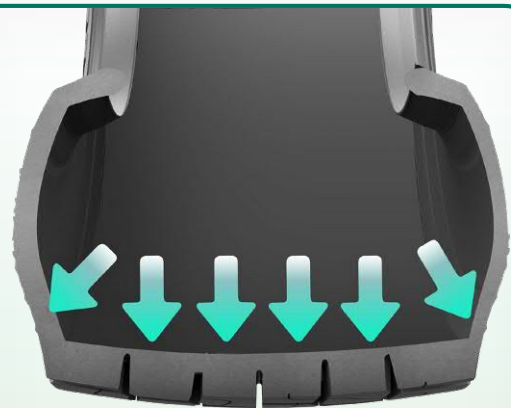

02 Ultimate Performance

Equal Force Carcass provides **excellent footprint profile** and ensures superior comfort

Equal Force Carcass

10% Wider Footprint

increases the ground contact area and improves the grip ability.